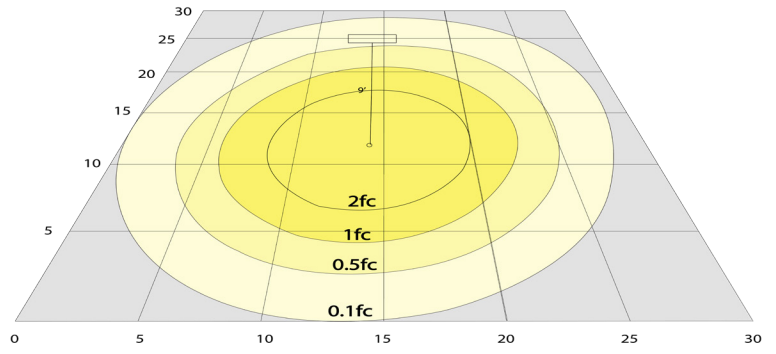

Other Models:

- 15W | 1275LM | RDL6-BF-MCT5-ORB

Phone: (877) 805-2252 | Fax: (877) 805-2252
www.westgatemfg.com

WG-ZY-Z4-ZZ

Photometrics: RDL4-BF-MCT5-ORB

BUG Rating: B1-U2-G0

Area 30'x 30' Mounting Height: 9'