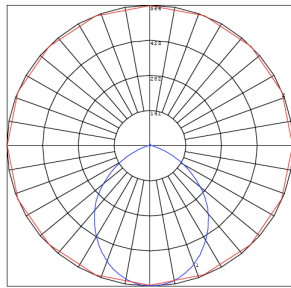

Other Models:

- 15W | 1275LM | RDL6-BF-MCT5-ORB

Phone: (877) 805-2252 | Fax: (877) 805-2252
www.westgatemfg.com

WG-ZY-Z4-ZZ

Photometrics: RDL4-BF-MCT5-ORB

BUG Rating: B1-U2-G0

Area 30'x 30' Mounting Height: 9'