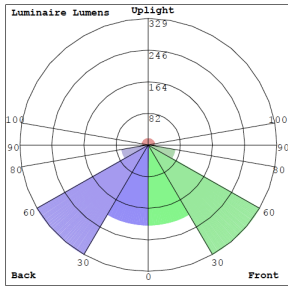

Other Models:

- 15W | 1275LM | RDL6-BF-MCT5-ORB

Phone: (877) 805-2252 | Fax: (877) 805-2252
www.westgatemfg.com

WG-ZY-Z4-ZZ

Photometrics: RDL4-BF-MCT5-ORB

BUG Rating: B1-U2-G0

Area 30'x 30' Mounting Height: 9'

Other Views:

Side View

Front View

Back View

Performance Table: RDL4-BF-MCT5-ORB

MODEL NO.	Wattage	Voltage	Lumens	Color Temp.	BUG Rating	LPW
RDL4-BF-MCT5-ORB	10W	120V	700LM	2700K/3000K/3500K/4000K/5000K	B1-U2-G0	70