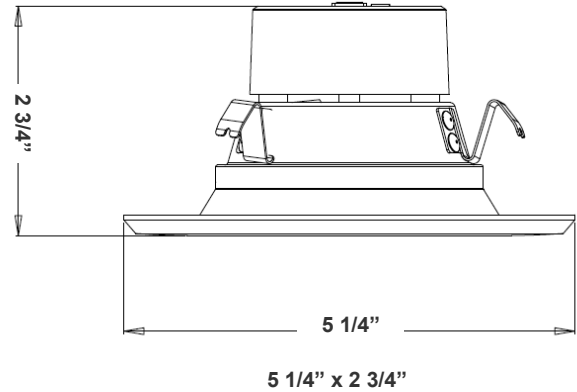

Customer Name: _____

Project Name: _____

Note: _____

Type: _____